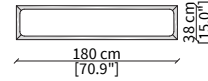

**CORIO**  
Bed

**PANCHE / BENCHES**

**cod. VF50303**

Panca 120x38xh28 cm / Bench 120x38xh28 cm

**cod. VF50304**

Panca 160x38xh28 cm / Bench 160x38xh28 cm

**cod. VF50305**

Panca 180x38xh28 cm / Bench 180x38xh28 cm