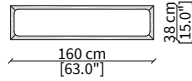

**CORIO**  
Bed

**PANCHE / BENCHES**

**cod. VF50303**

Panca 120x38xh28 cm / Bench 120x38xh28 cm

**cod. VF50304**

Panca 160x38xh28 cm / Bench 160x38xh28 cm

**cod. VF50305**

Panca 180x38xh28 cm / Bench 180x38xh28 cm